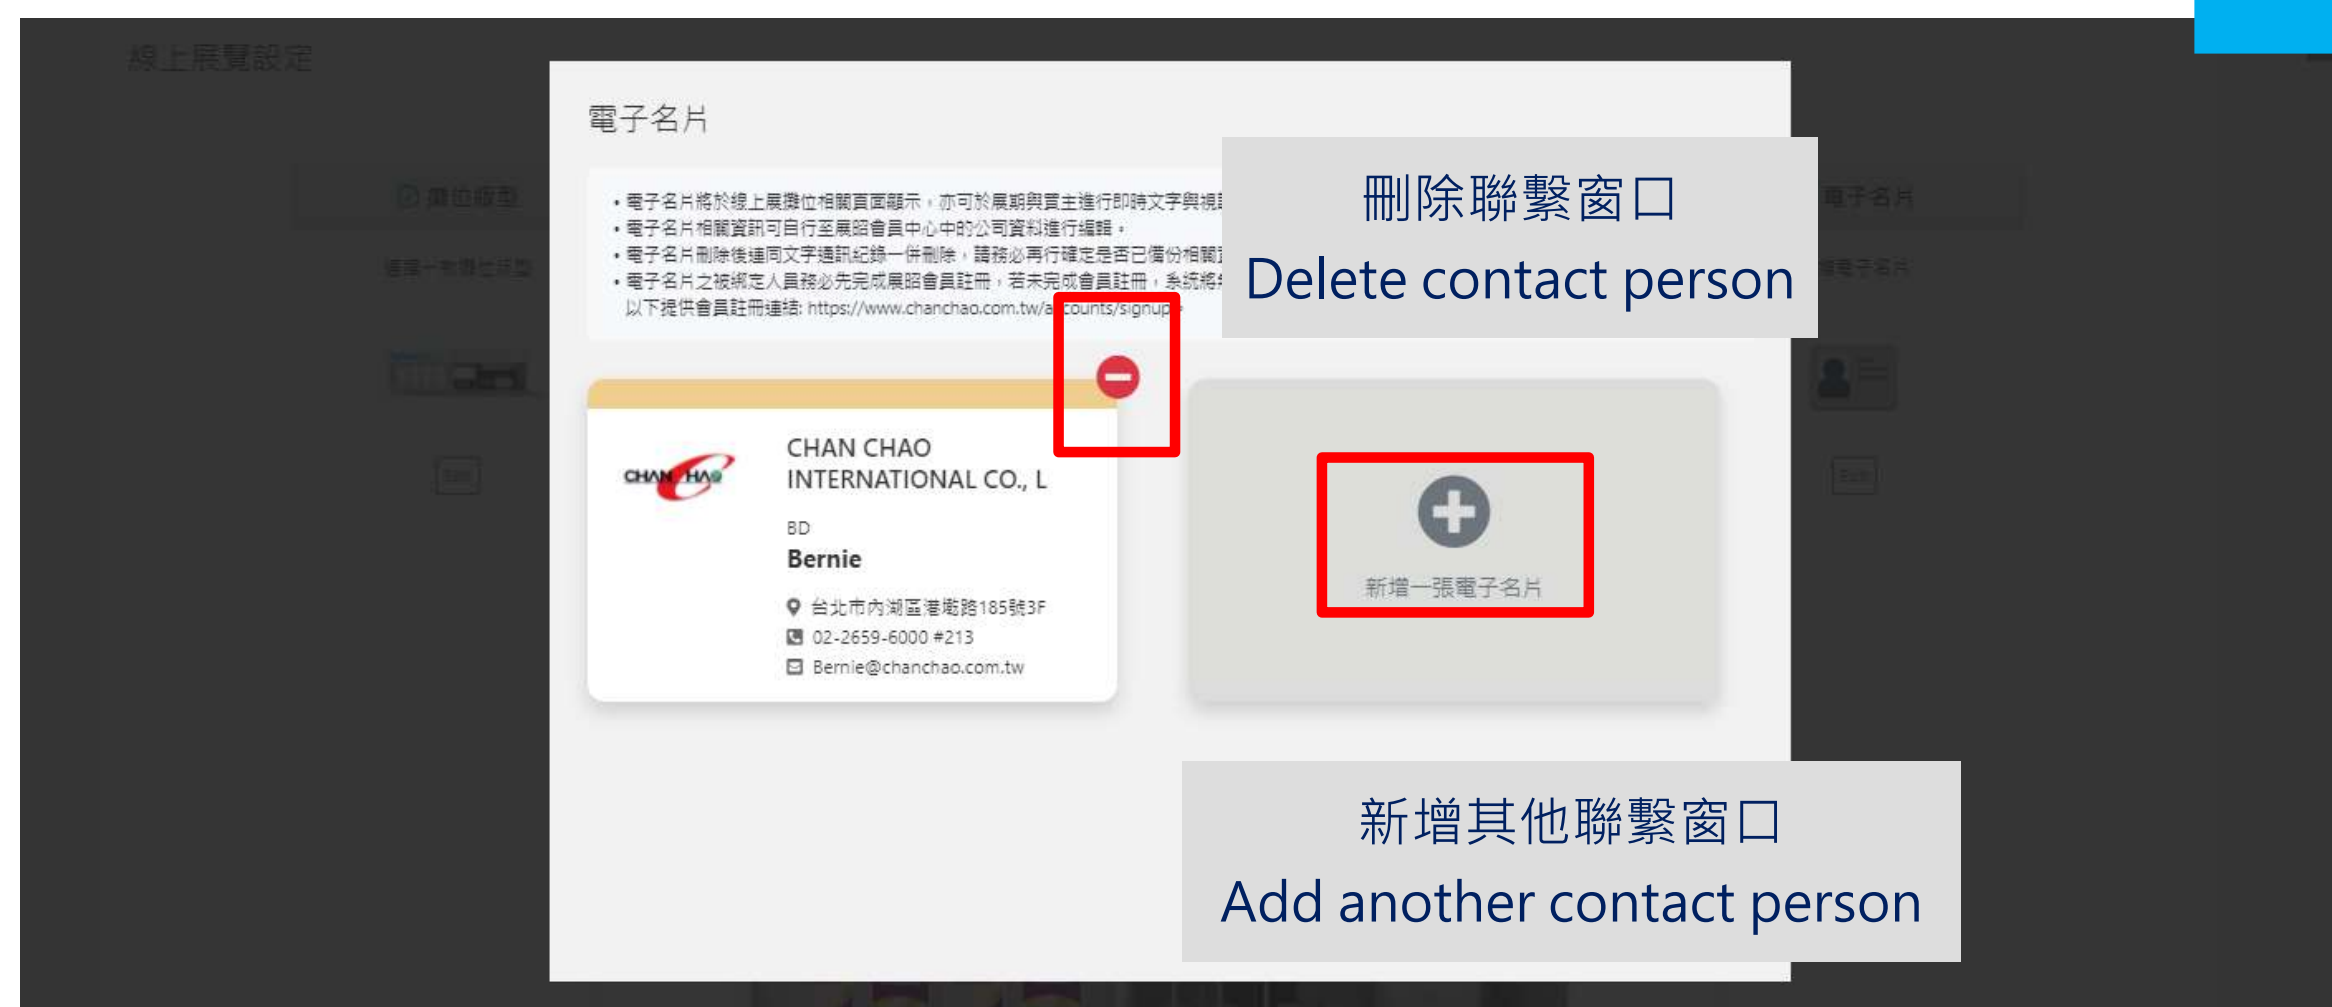

官網-新聞稿
Official Website-Press Release

11. 詢問INQUIRY

參展資訊 Exhibitor info > 線上展覽設定 Online Expo Settings

線上展覽設定

攤位預覽

新增聯繫窗口
Click "edit" to add contact person

線上展覽館-詢問
Online Exhibition - Inquiry

刪除聯繫窗口
Delete contact person

新增其他聯繫窗口
Add another contact person

電子名片所增列的人員即為“即時通訊的聯絡窗口”。請留意對話紀錄是與該人員綁定，若中途更換電子名片人員，則對話紀錄會消失。
The E-business card setting is related to the live chat contact person. Please be aware that if you delete the e-business card, the live chat record might be disappeared.