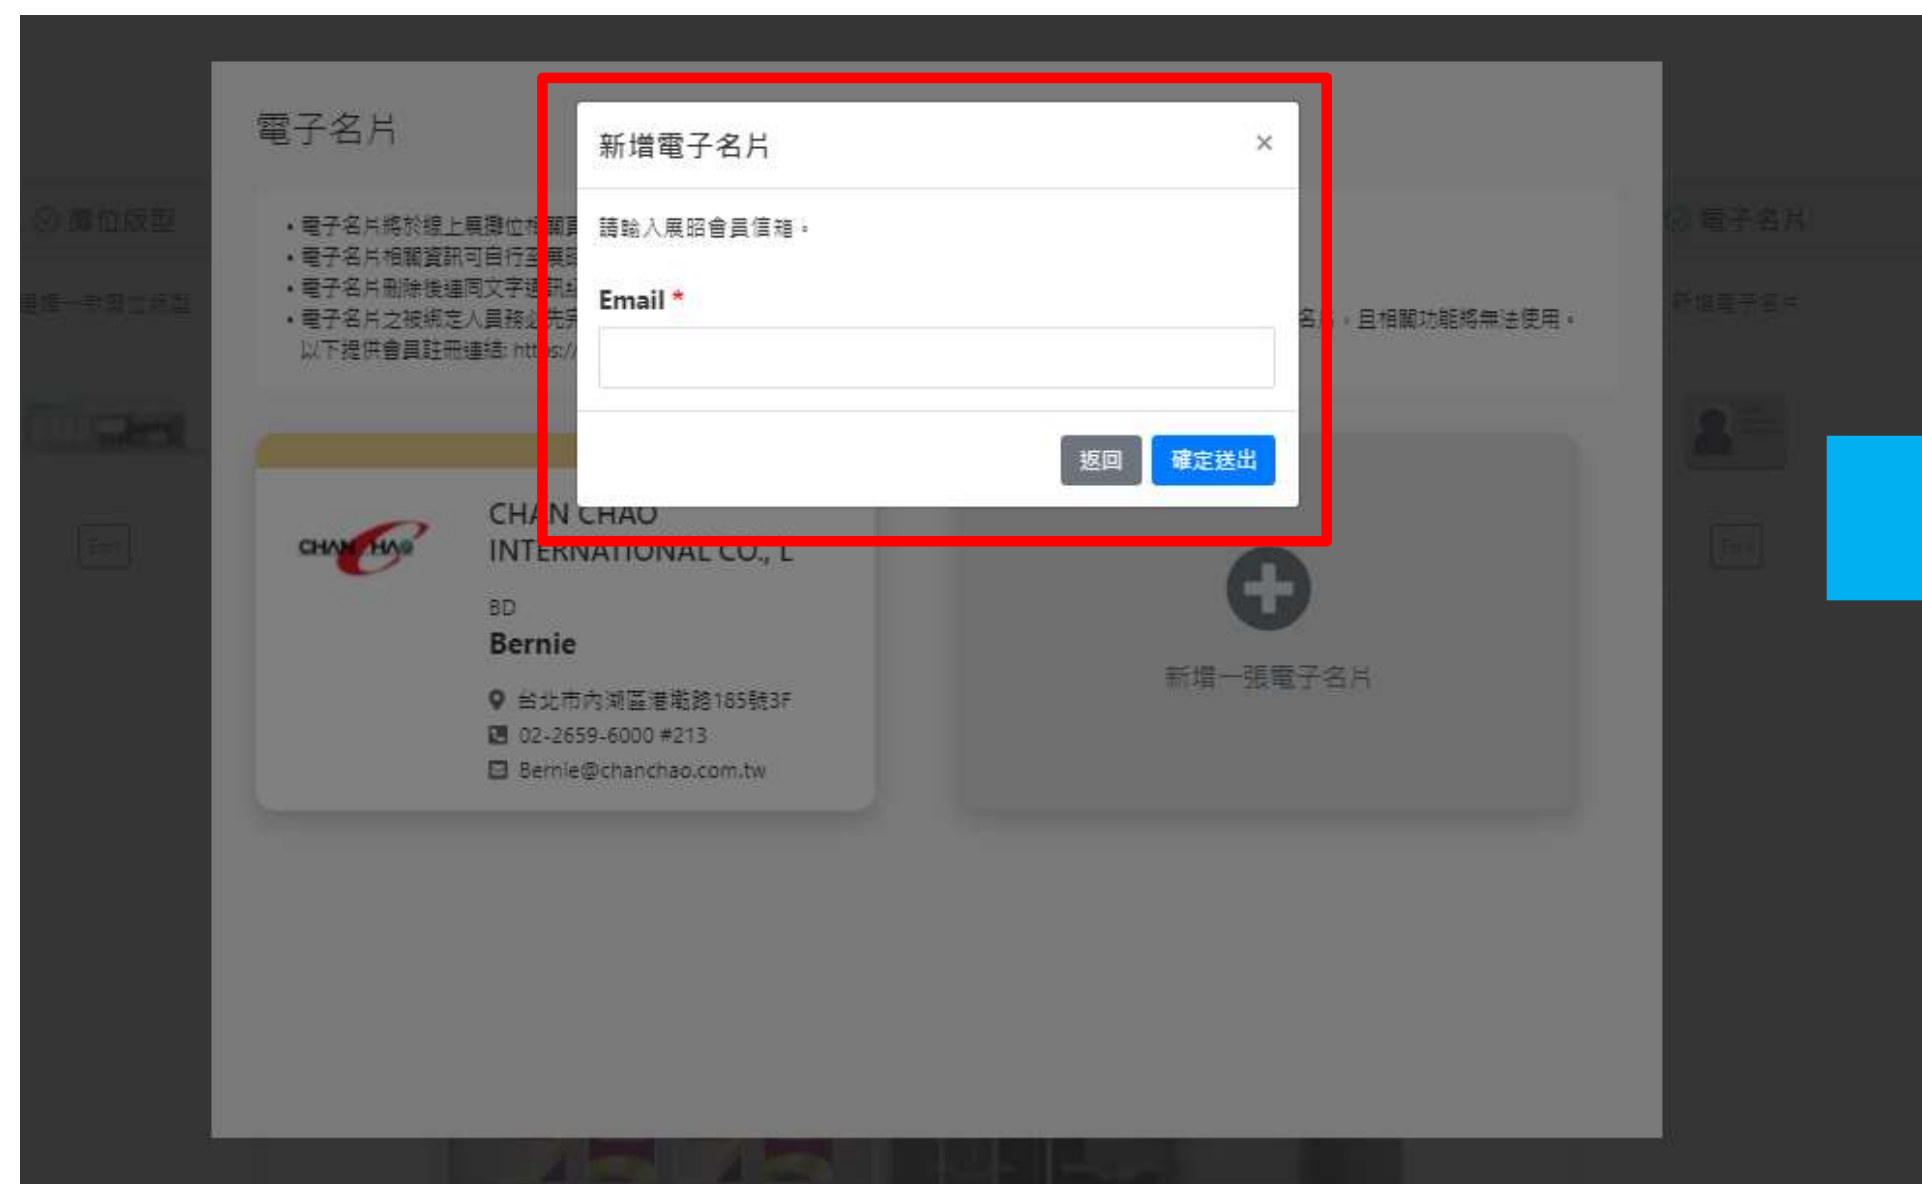

11. 詢問INQUIRY 如何新增電子名片 How to add E-Business Card

指派人員於通知函中點選“同意”完成資格啟動
The assigned contact person clicks “Agree” to activate the e-business card.

- A. 輸入指派人員email，系統會發送驗證信至該信箱進行驗證
  Enter the assigned email, the system will send the information letter to the assigned email.
- B. 此電子名片指定人員需先完成展昭會員註冊
  The assigned contact person needs to become the Chan Chao member before activating the e-business card.