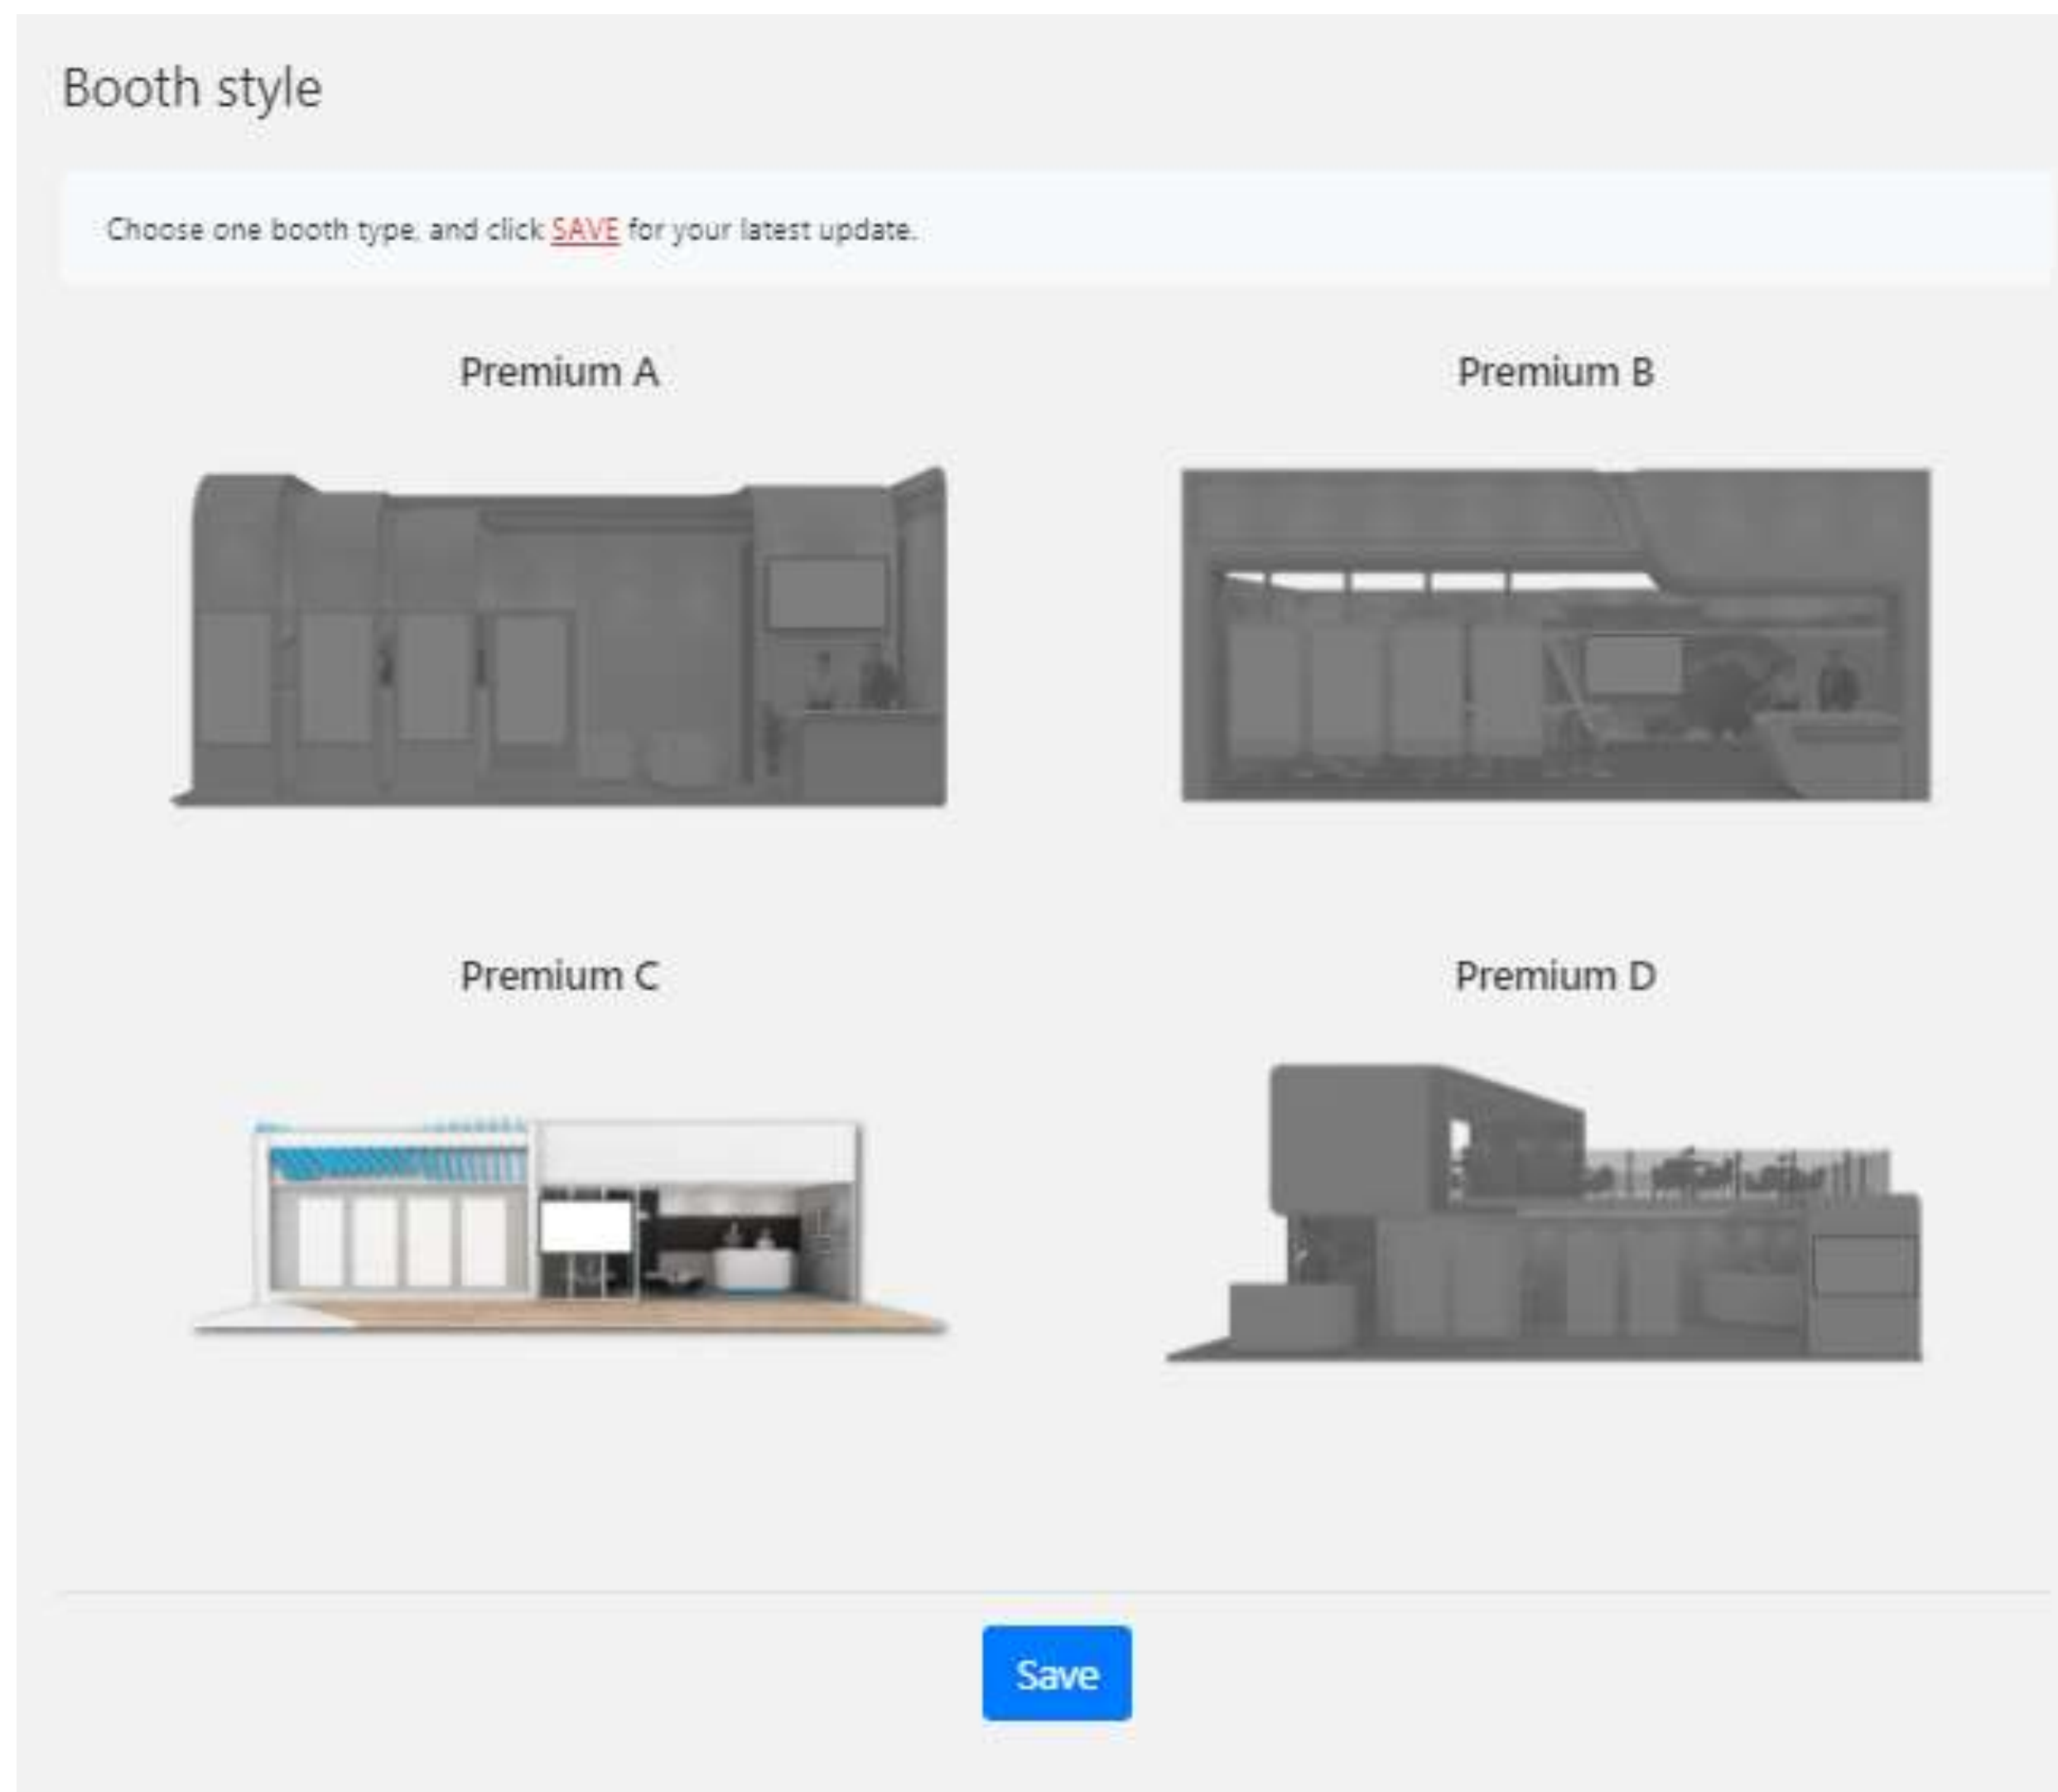

12-1. 攤位樣式 Booth Type

標準版共六個版型可選擇

Standard version has 6 types to choose

豪華版共四個版型可選擇

Deluxe version has 4 types to chose

同一版本之攤位素材版位尺寸皆相同，中途變更無須重新調整素材
The promotion materials' sizes are the same in the same version.
Even you change the booth type, there is no necessary to adjust the materials.