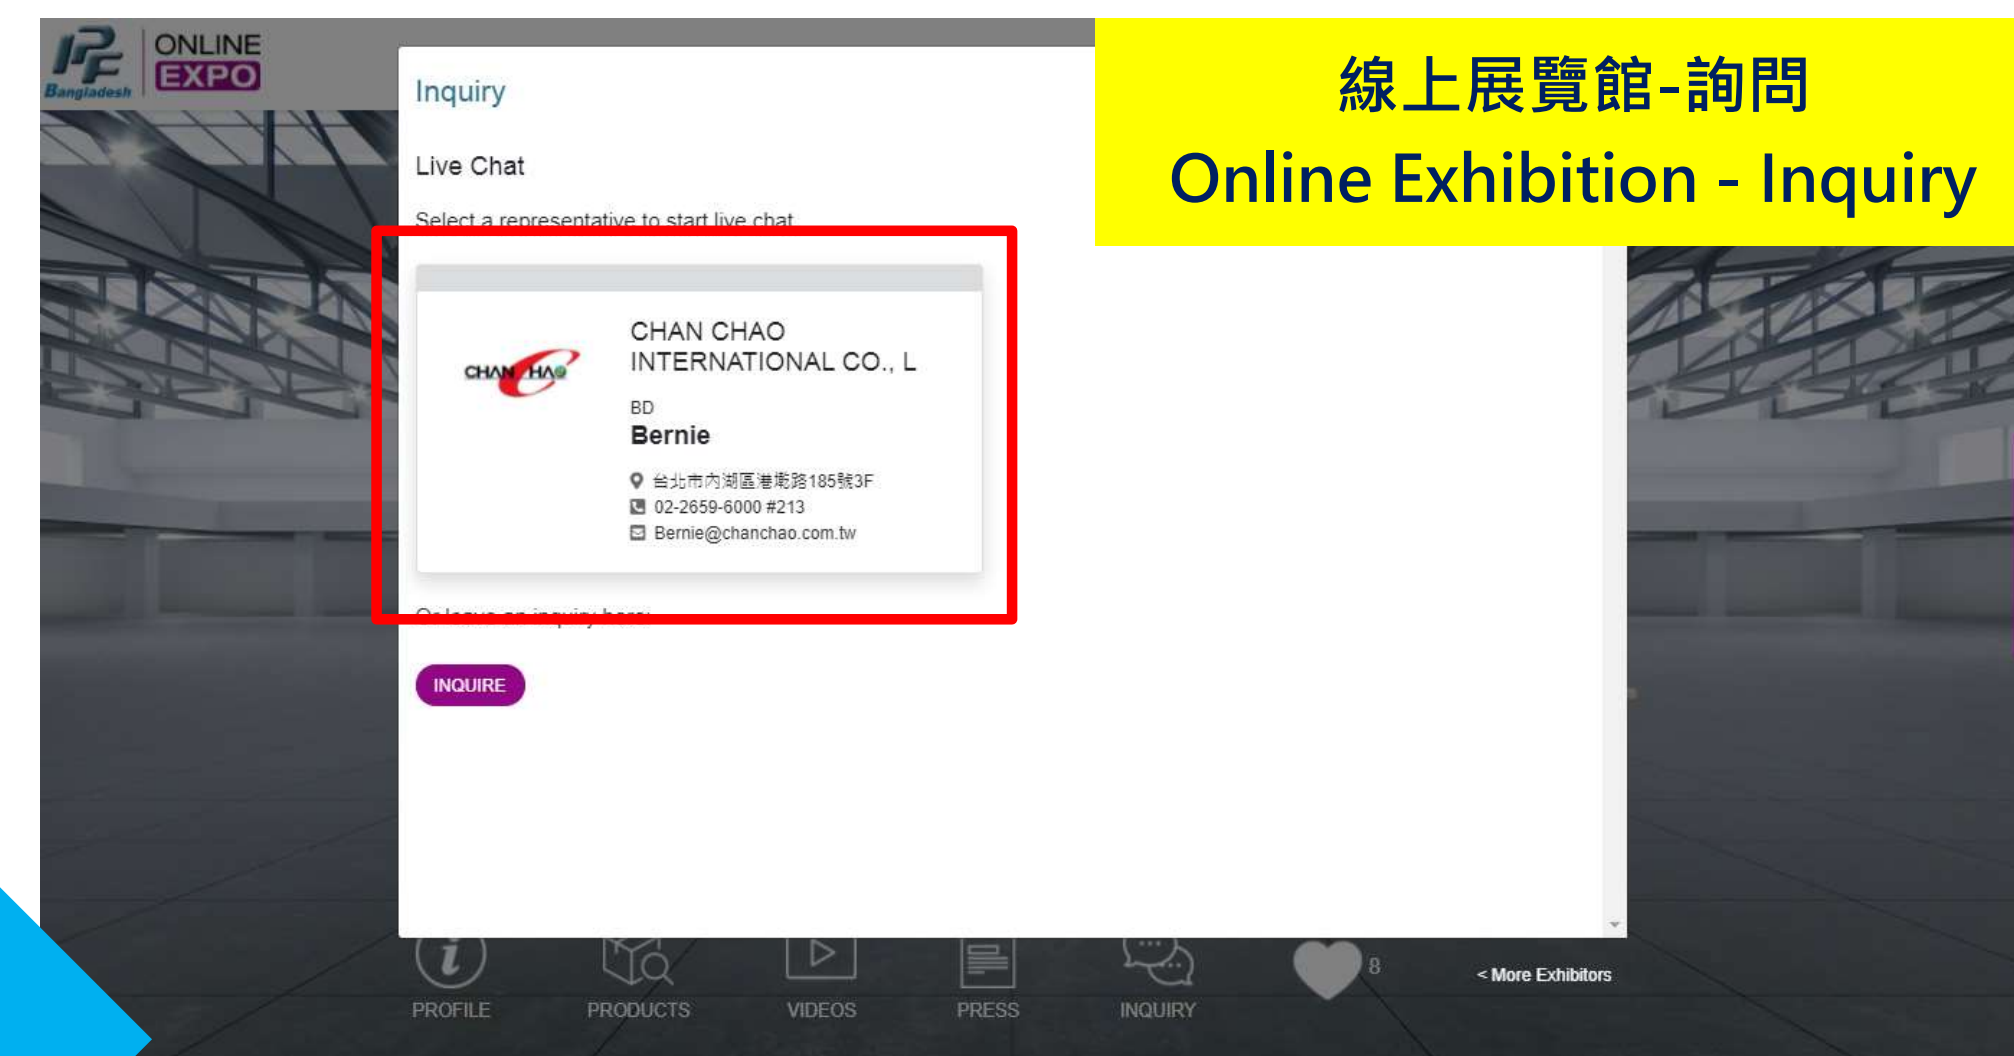

官網-新聞稿
Official Website-Press Release

11. 詢問INQUIRY

參展資訊 Exhibitor info > 線上展覽設定 Online Expo Settings

線上展覽設定

攤位預覽

新增聯繫窗口
Click "edit" to add contact person

線上展覽館-詢問
Online Exhibition - Inquiry

刪除聯繫窗口
Delete contact person

新增其他聯繫窗口
Add another contact person

電子名片所增列的人員即為“即時通訊的聯絡窗口”。請留意對話紀錄是與該人員綁定，若中途更換電子名片人員，則對話紀錄會消失。
The E-business card setting is related to the live chat contact person. Please be aware that if you delete the e-business card, the live chat record might be disappeared.