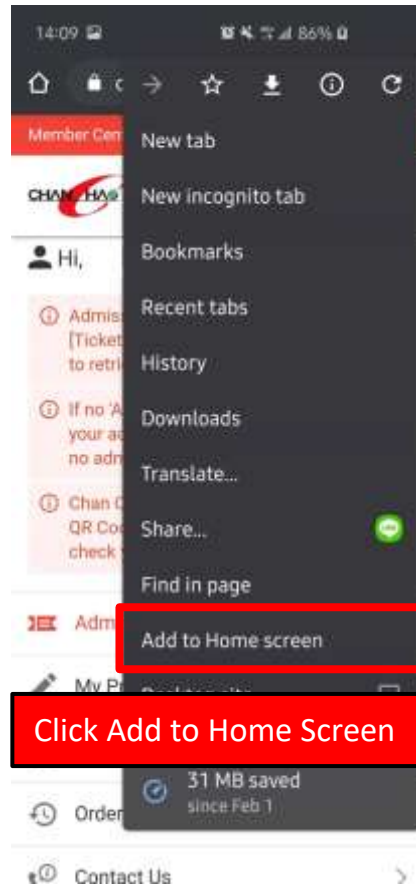

Google Chrome

Step 1. 點選瀏覽器下方  圖示

Step 2. 點選**加到主畫面**

Step 3. 編輯顯示名稱並確定**新增**

Step 4. 回到桌面確認

Safari

Step1.

Click the button  below.

Click this button

Step2.

Click **Add to Home Screen**.

Click Add to Home Screen

Step3.

Edit the display name and click Add.

Step4.

Go to your Home Screen and check.

Google Chrome

Step1.

Click the button  below.

Step2.

Click **Add to Home Screen**.

Step3.

Edit the display name and click Add.

Step4.

Go to your Home Screen and check.