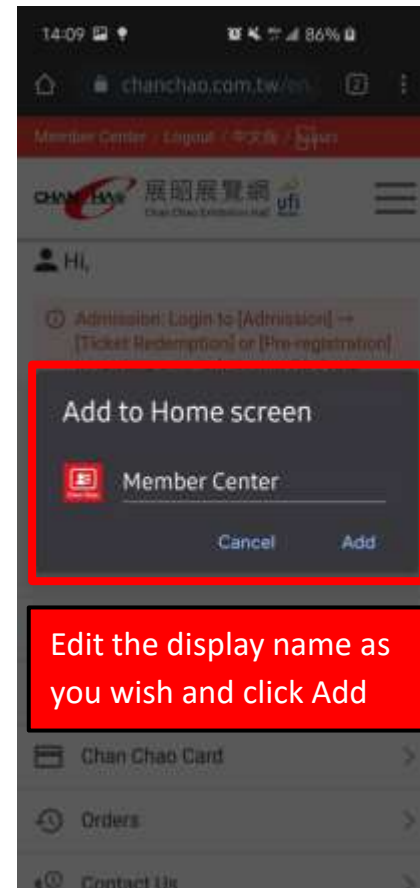

Google Chrome

Step 1. 點選瀏覽器下方  圖示

Step 2. 點選**加到主畫面**

Step 3. 編輯顯示名稱並確定**新增**

Step 4. 回到桌面確認

Safari

Step1.

Click the button  below.

Click this button

Step2.

Click **Add to Home Screen**.

Click Add to Home Screen

Step3.

Edit the display name and click Add.

Step4.

Go to your Home Screen and check.

Google Chrome

Step1.

Click the button  below.

Step2.

Click **Add to Home Screen**.

Step3.

Edit the display name and click Add.

Step4.

Go to your Home Screen and check.